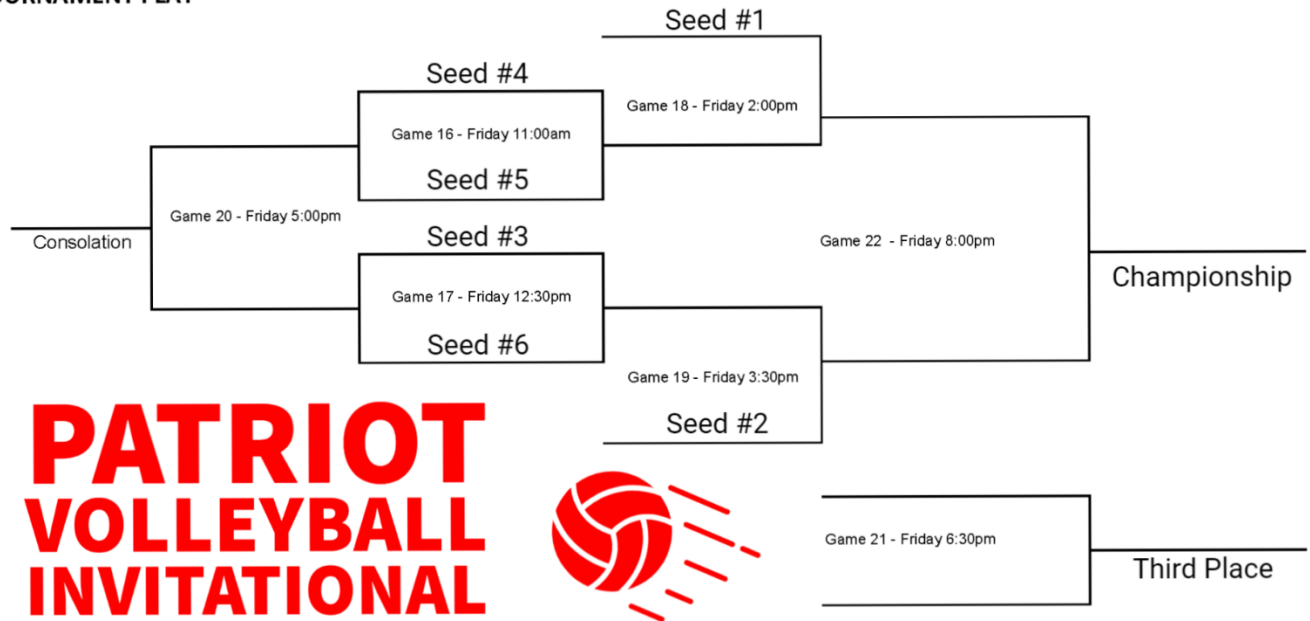

# PATRIOT VOLLEYBALL INVITATIONAL

## POOL PLAY

Thursday - September 12

Game 1	1:00pm	Roanoke	vs.	SLCS JV
Game 2	1:30pm	SLCS	vs.	Hammond JV
Game 3	2:00pm	Hammond	vs.	Lakecrest
Game 4	2:30pm	SLCS JV	vs.	SLCS
Game 5	3:00pm	Roanoke	vs.	Lakecrest
Game 6	3:30pm	Hammond	vs.	Hammond JV
Game 7	4:00pm	Lakecrest	vs.	SLCS JV
Game 8	4:30pm	Hammond	vs.	SLCS
Game 9	5:00pm	Hammond JV	vs.	Roanoke
Game 10	5:30pm	SLCS JV	vs.	Hammond
Game 11	6:00pm	Lakecrest	vs.	Hammond JV
Game 12	6:30pm	SLCS	vs.	Roanoke
Game 13	7:00pm	Hammond JV	vs.	SLCS JV
Game 14	7:30pm	SLCS	vs.	Lakecrest
Game 15	8:00pm	Hammond	vs.	Roanoke

## TOURNAMENT PLAY